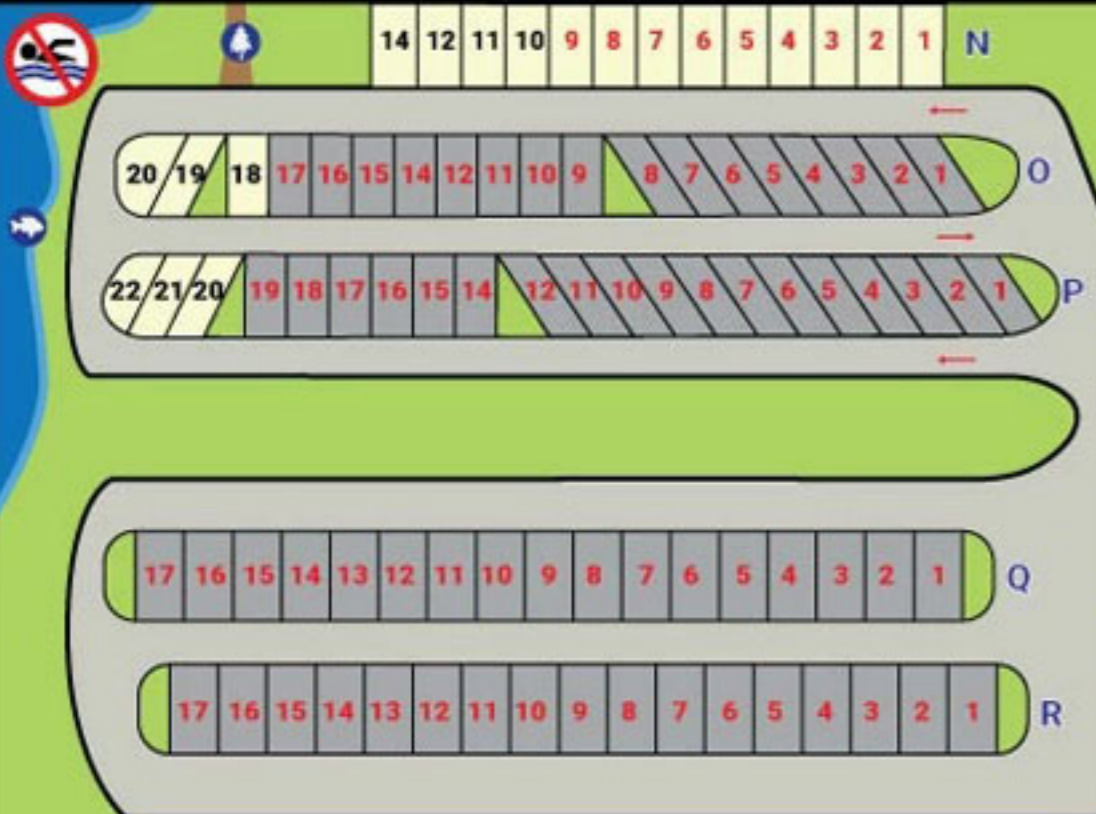

*One free breakfast included every morning for each guest staying by the night or by the week. Offer excludes tenants staying by the month.

PLEASE LEASH PETS & PICK UP AFTER THEM